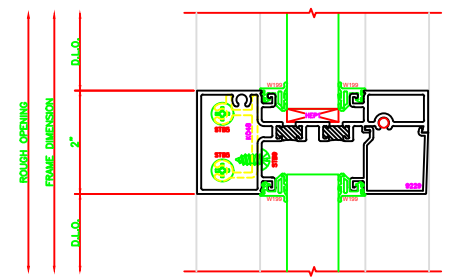

401 I.G. JAMB
 SERIES 400X - 2" X 4 1/2"
 SHEARBLOCK

603 I.G. VERTICAL
 SERIES 403X - 2" X 4 1/2"
 SHEARBLOCK

604 I.G. H.D. VERTICAL
 SERIES 403X - 2" X 4 1/2"
 SHEARBLOCK

605 I.G. EXPANSION VERTICAL
 SERIES 400X - 2" X 4 1/2"
 SHEARBLOCK

102 I.G. HEAD
 SERIES 403X - 2" X 4 1/2"
 SHEARBLOCK

502 I.G. HORIZONTAL
 SERIES 403X - 2" X 4 1/2"
 SHEARBLOCK

202 I.G. SILL
 SERIES 403X - 2" X 4 1/2"
 SHEARBLOCK