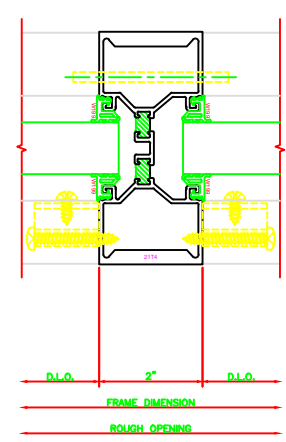

401 I.G. JAMB
 SERIES 400X - 2" X 4 1/2"
 SHEARBLOCK

603 I.G. VERTICAL
 SERIES 403X - 2" X 4 1/2"
 SHEARBLOCK

604 I.G. H.D. VERTICAL
 SERIES 403X - 2" X 4 1/2"
 SHEARBLOCK

605 I.G. EXPANSION VERTICAL
 SERIES 400X - 2" X 4 1/2"
 SHEARBLOCK

102 I.G. HEAD
 SERIES 403X - 2" X 4 1/2"
 SHEARBLOCK

502 I.G. HORIZONTAL
 SERIES 403X - 2" X 4 1/2"
 SHEARBLOCK

202 I.G. SILL
 SERIES 403X - 2" X 4 1/2"
 SHEARBLOCK