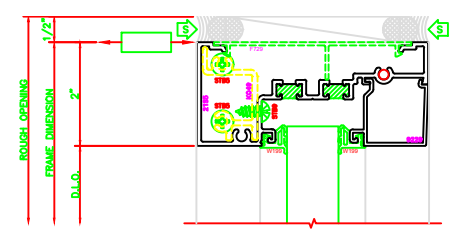

401 I.G. JAMB
 SERIES 400X - 2" X 4 1/2"
 SHEARBLOCK

603 I.G. VERTICAL
 SERIES 403X - 2" X 4 1/2"
 SHEARBLOCK

604 I.G. H.D. VERTICAL
 SERIES 403X - 2" X 4 1/2"
 SHEARBLOCK

605 I.G. EXPANSION VERTICAL
 SERIES 400X - 2" X 4 1/2"
 SHEARBLOCK

102 I.G. HEAD
 SERIES 403X - 2" X 4 1/2"
 SHEARBLOCK

502 I.G. HORIZONTAL
 SERIES 403X - 2" X 4 1/2"
 SHEARBLOCK

202 I.G. SILL
 SERIES 403X - 2" X 4 1/2"
 SHEARBLOCK