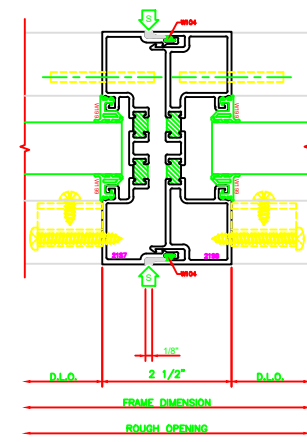

401 I.G. JAMB
 SERIES 400X - 2" X 4 1/2"
 SHEARBLOCK

603 I.G. VERTICAL
 SERIES 403X - 2" X 4 1/2"
 SHEARBLOCK

604 I.G. H.D. VERTICAL
 SERIES 403X - 2" X 4 1/2"
 SHEARBLOCK

605 I.G. EXPANSION VERTICAL
 SERIES 400X - 2" X 4 1/2"
 SHEARBLOCK

102 I.G. HEAD
 SERIES 403X - 2" X 4 1/2"
 SHEARBLOCK

502 I.G. HORIZONTAL
 SERIES 403X - 2" X 4 1/2"
 SHEARBLOCK

202 I.G. SILL
 SERIES 403X - 2" X 4 1/2"
 SHEARBLOCK