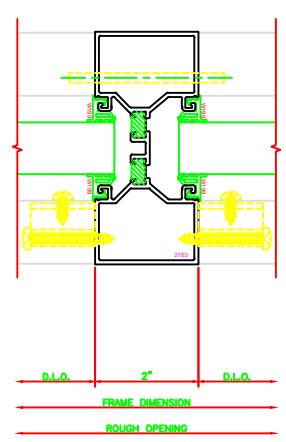

401 I.G. JAMB
 SERIES 400X - 2" X 4 1/2"
 SHEARBLOCK

603 I.G. VERTICAL
 SERIES 403X - 2" X 4 1/2"
 SHEARBLOCK

604 I.G. H.D. VERTICAL
 SERIES 403X - 2" X 4 1/2"
 SHEARBLOCK

605 I.G. EXPANSION VERTICAL
 SERIES 400X - 2" X 4 1/2"
 SHEARBLOCK

102 I.G. HEAD
 SERIES 403X - 2" X 4 1/2"
 SHEARBLOCK

502 I.G. HORIZONTAL
 SERIES 403X - 2" X 4 1/2"
 SHEARBLOCK

202 I.G. SILL
 SERIES 403X - 2" X 4 1/2"
 SHEARBLOCK